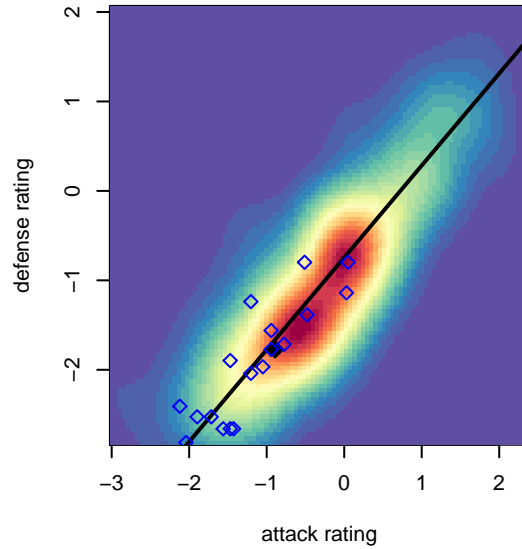

IFC Red B06

Issaquah FC
 Issaquah, WA
 B06 total strength=420
 attack=0.41 defense=0.17
 fall league = NPSL Div 3 (06) U11
 notes= Adams 2016

alt names used:
 Issaquah FC
 Issaquah FC
 IFC B06 Red/Adams
 IFC Red Adams
 IFC B06-Adams

Venues played:
 2016 KCC BU11 A
 2016 KCC BU11
 2016 Sky River BU11
 2016 NPSL Division 3 (06) U11
 2016 Founders Cup B06 Div A

IFC Red B06
 Dots are actual minus expected GF (blue circles) and GA (red triangles).
 Blue line is smoothed change in attack strength. Red is smoothed change in defense strength.

**attack and defense variance (black dot)
relative to other teams
and top 10 in region**

**attack and defense rating
relative to others at age
and all opponents in last 13 months**

Performance relative to 13 month average