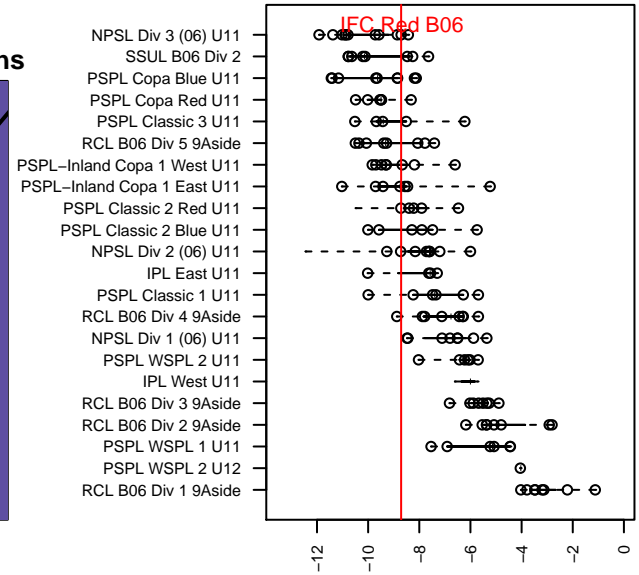

IFC Red B06

Issaquah FC
 Issaquah, WA
 B06 total strength=420
 attack=0.41 defense=0.17
 fall league = NPSL Div 3 (06) U11
 notes= Adams 2016

alt names used:
 Issaquah FC
 Issaquah FC
 IFC B06 Red/Adams
 IFC Red Adams
 IFC B06-Adams

Venues played:
 2016 KCC BU11 A
 2016 KCC BU11
 2016 Sky River BU11
 2016 NPSL Division 3 (06) U11
 2016 Founders Cup B06 Div A

IFC Red B06
 Dots are actual minus expected GF (blue circles) and GA (red triangles).
 Blue line is smoothed change in attack strength. Red is smoothed change in defense strength.

**attack and defense variance (black dot)
relative to other teams
and top 10 in region**

**attack and defense rating
relative to others at age
and all opponents in last 13 months**

Performance relative to 13 month average